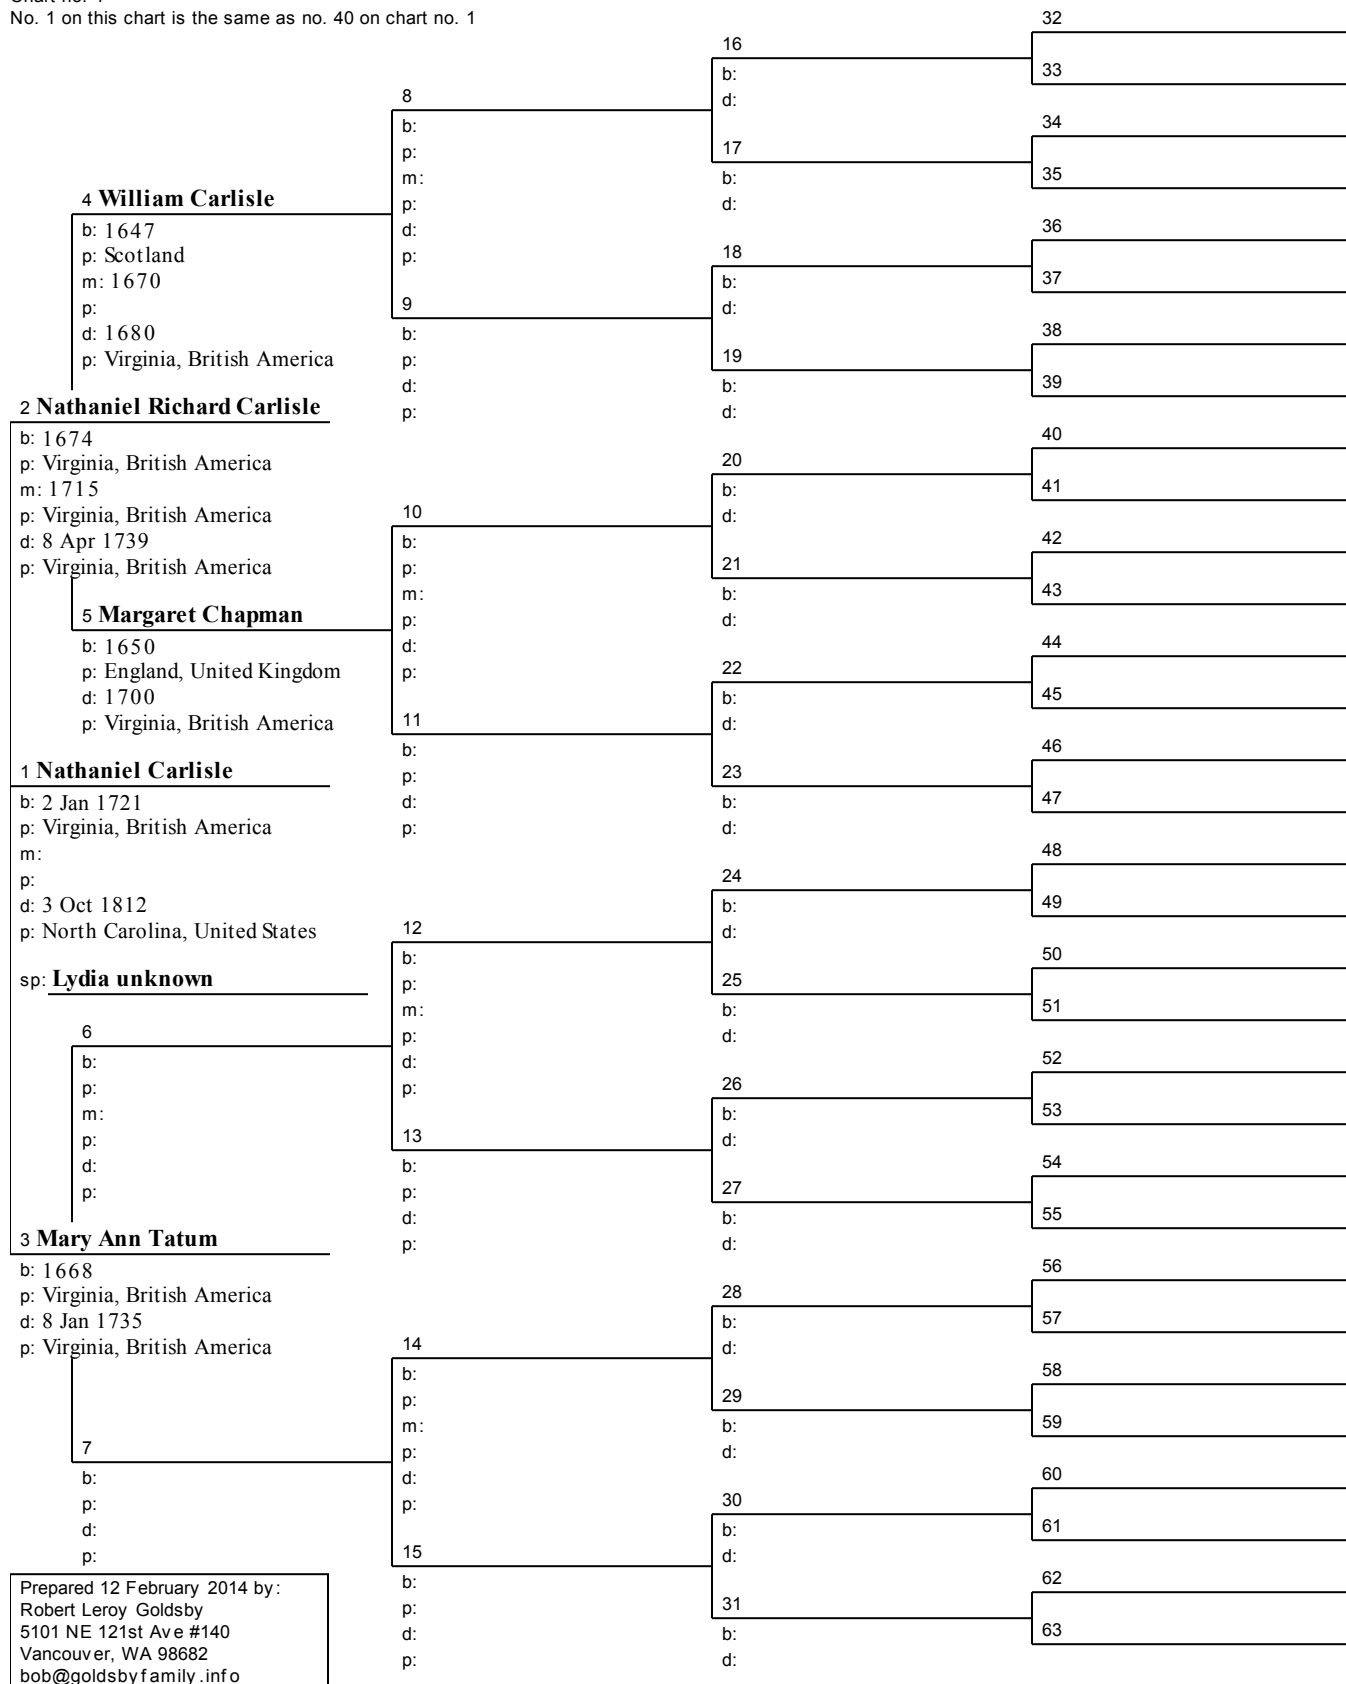

Pedigree Chart - John David Goldsby III

12 February 2014

Chart no. 4

No. 1 on this chart is the same as no. 40 on chart no. 1