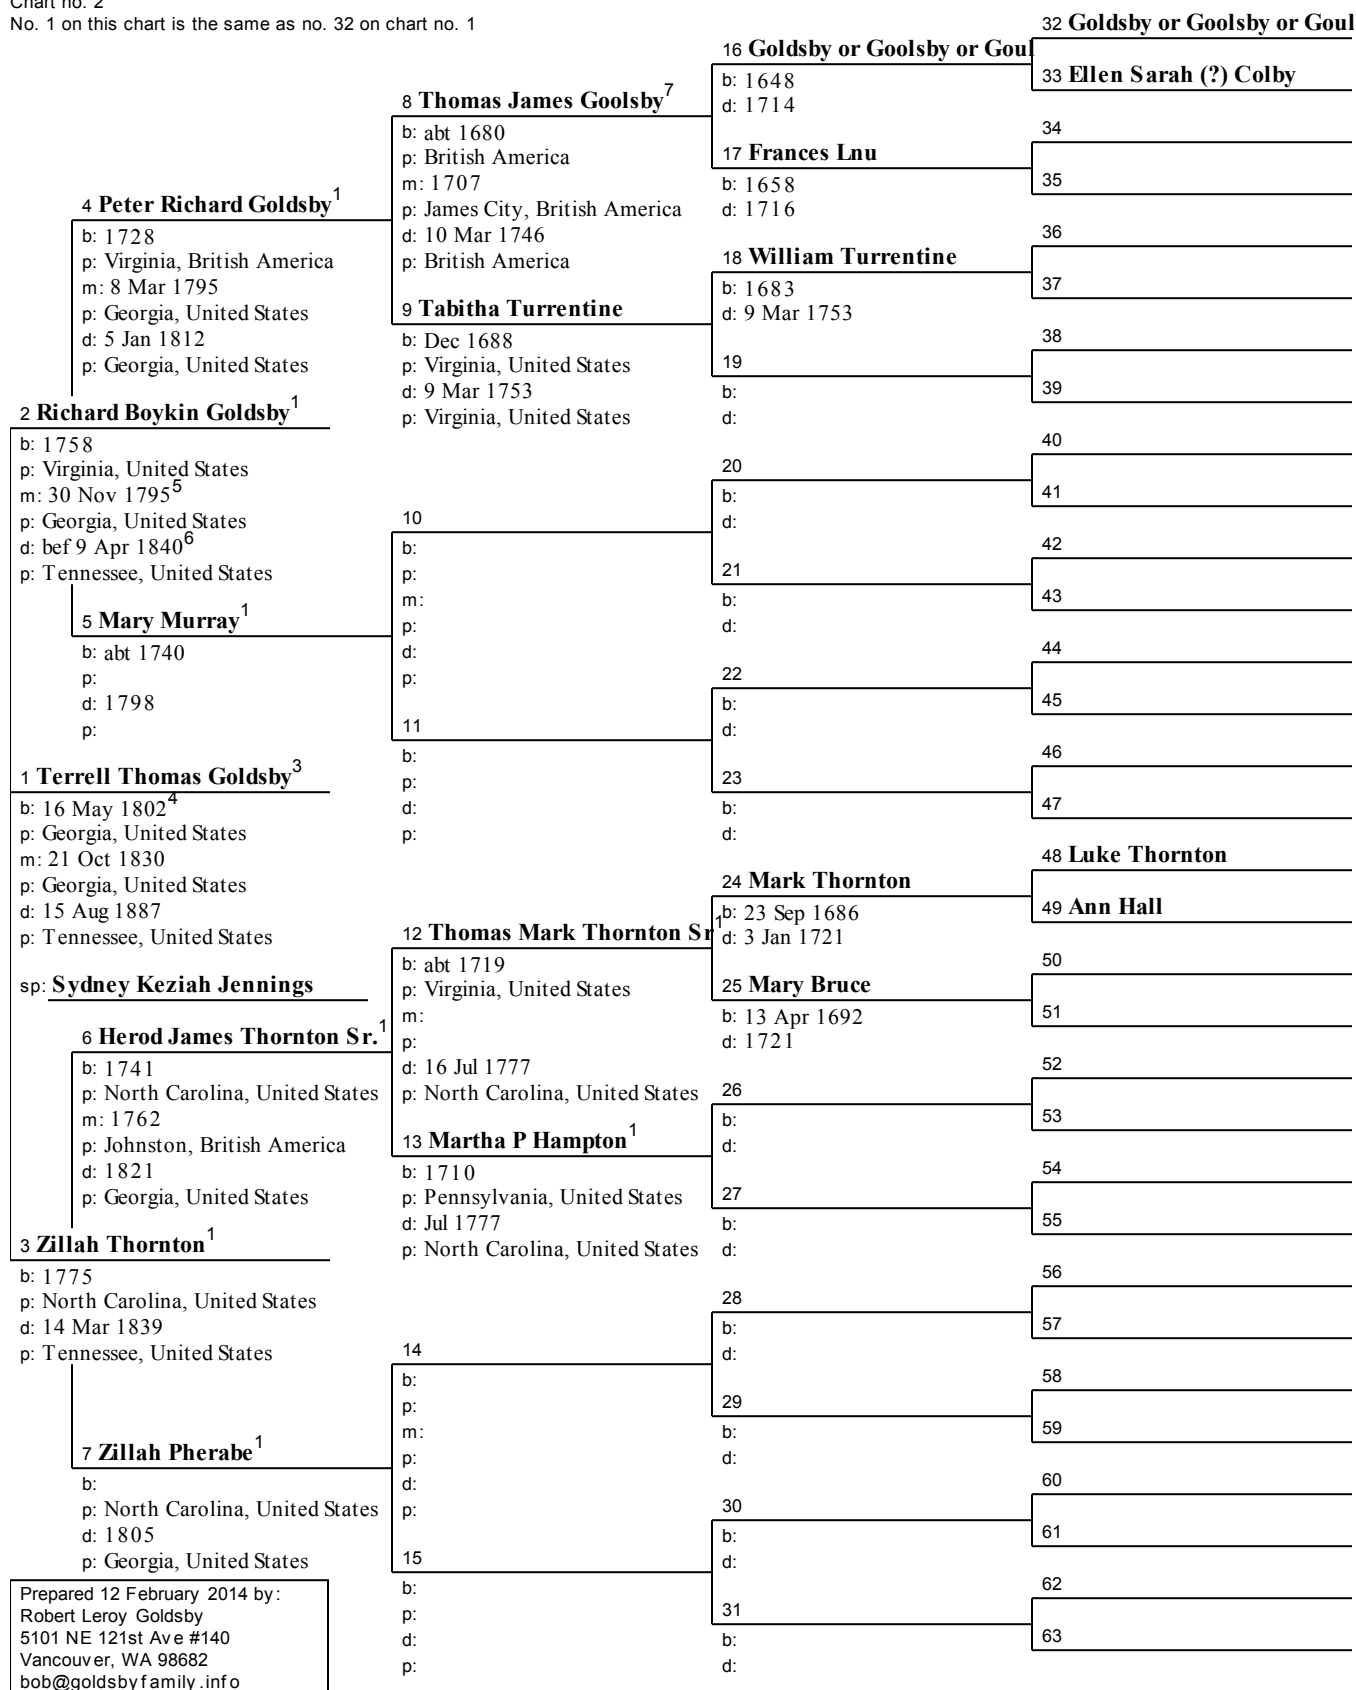

Pedigree Chart - John David Goldsby III

12 February 2014

Chart no. 1

No. 1 on this chart is the same as no. 1 on chart no. 1

Pedigree Chart - John David Goldsby III

12 February 2014

Chart no. 2

No. 1 on this chart is the same as no. 32 on chart no. 1

Pedigree Chart - John David Goldsby III

12 February 2014

Chart no. 3

No. 1 on this chart is the same as no. 33 on chart no. 1

Prepared 12 February 2014 by:
 Robert Leroy Goldsby
 5101 NE 121st Ave #140
 Vancouver, WA 98682
 bob@goldsbyfamily.info

Lucy Ann (b. 1830) . . . 1

Index of Places

12 February 2014

- British America . . . 2–3
 - James City . . . 2
 - Johnston . . . 2
 - Pittsylvania . . . 3
 - Virginia . . . 2, 4
- Scotland . . . 4
- United Kingdom
 - England . . . 4
- United States
 - Arkansas . . . 1
 - California . . . 1
 - Georgia . . . 1–3
 - Clarke . . . 1
 - Wilkes . . . 3
 - Mississippi . . . 1
 - New Jersey . . . 3
 - North Carolina . . . 1–2, 4
 - Pennsylvania . . . 2
 - Tennessee . . . 1–3
 - Virginia . . . 1–3
 - Halifax . . . 3